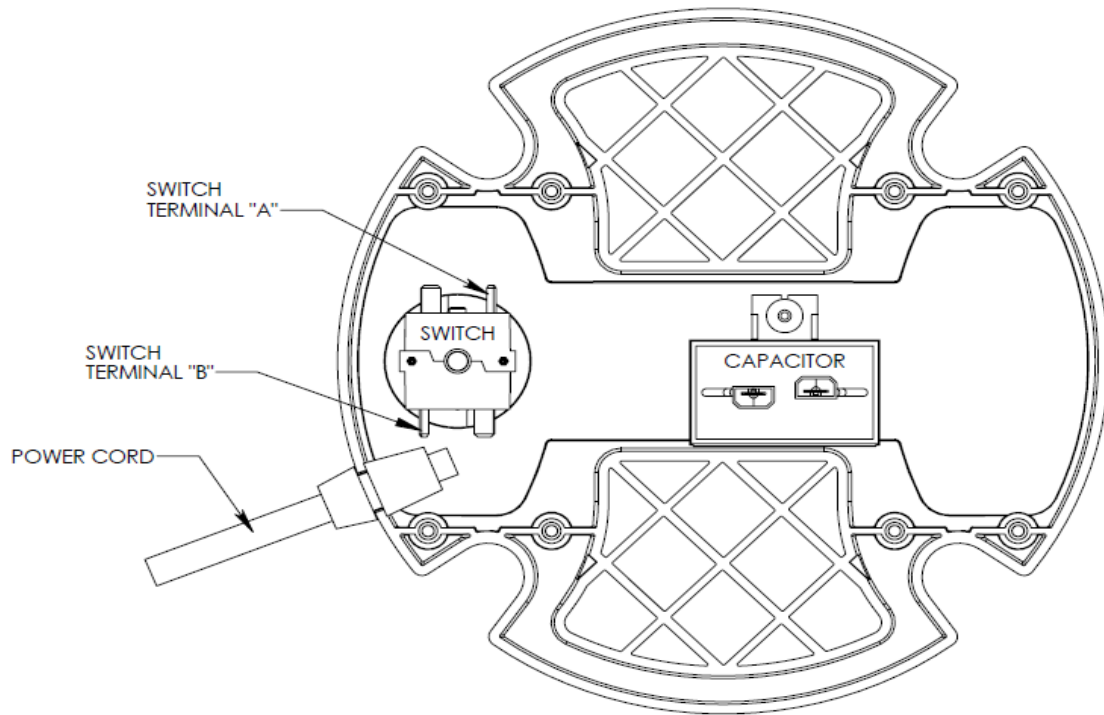

CONTROL PANEL WIRING DETAIL