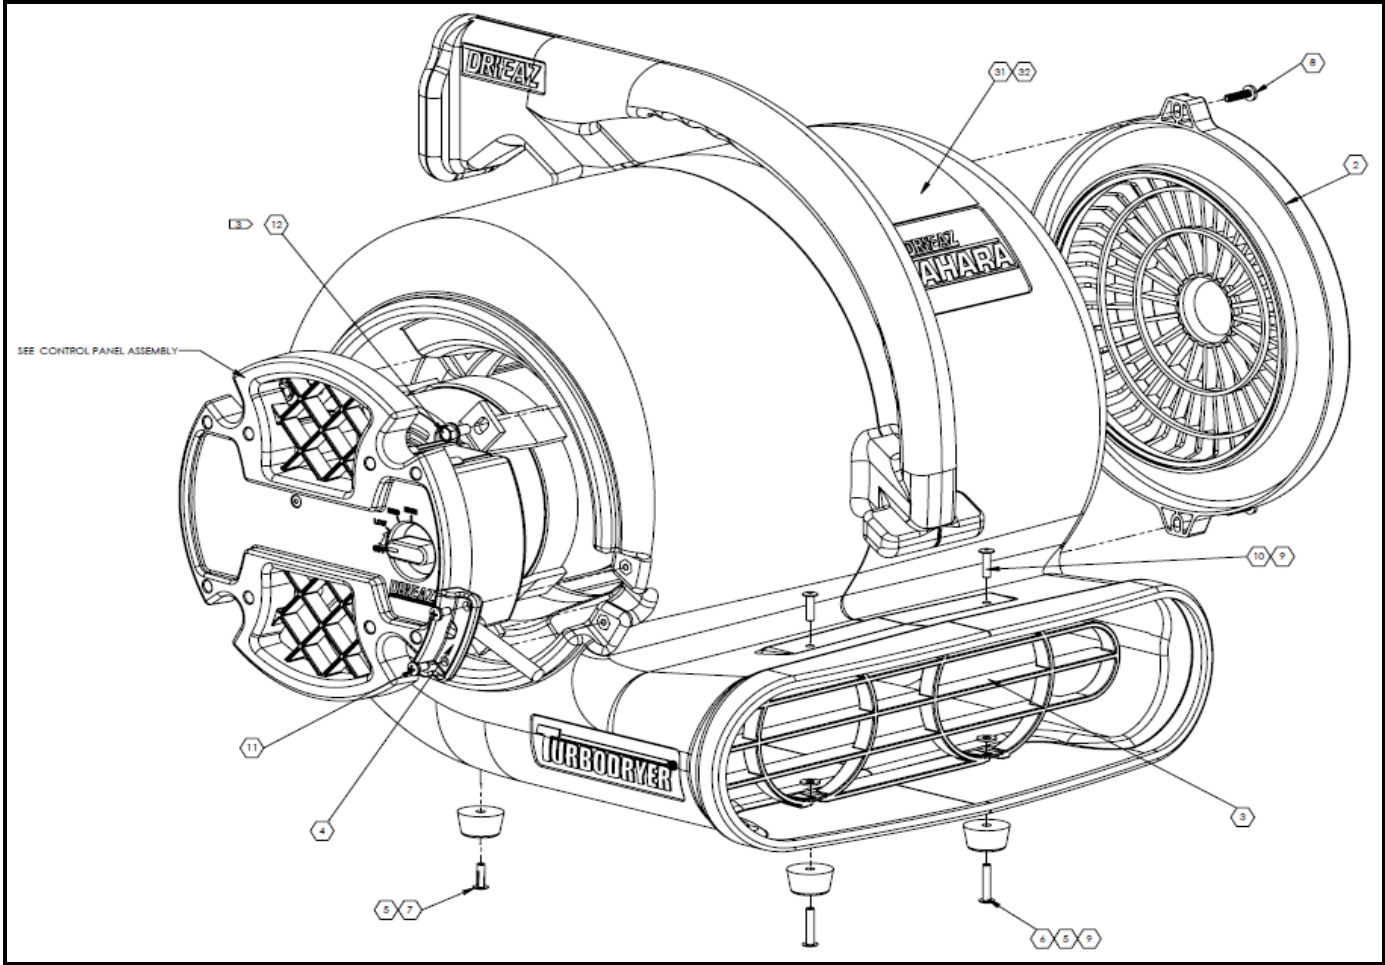

Sahara HD TurboDryer

(Models: F352, F352-BE, F352-BUR, F352-GRN, F352-PR, F352-SM, F352-SP, F352-US, F352-YEL)

Symbol Definition

- - multiple components to choose from for different models: voltage, size, color, etc.
- + - if you order this item, you may need to order additional items marked with same number of +'s in order to upgrade or complete repair

Find #	Part Description	Part #	Measure	Qty
	WIRE - WHITE 14 GA AWM 105°C 600V	02-00101	Foot	0.5
	CONNECTOR - QC .250 FEM 90° FULLY INSUL 16/14 GA	02-00133	Each	1
	CONNECTOR - PIGGYBACK .250 18/14 GA	02-00134	Each	1
	MOTOR ASSY - 115V 1.0 HP 1600 RPM 3SPD HD W/OUT MOUNT	02-01489	Each	1
16	SWITCH - ROTORY 3 SPD SAHARA PRO X3/HD	02-01491	Each	1
33	CABLE TIE - 4" NYLON	03-00012	Each	2
9	WASHER - 3/16 RIVET.19 ID X .47 OD X .05 ZP	03-00013	Each	12
24	NUT - 8-32 NYLOC THIN ZP	03-00015	Each	4
10	RIVET - 3/16 X 1/2 AL/AL BLK ANOD	03-00030	Each	2
6	RIVET- 3/16 BLK ANODIZE LONG AAP 6-12	03-00032	Each	2
	NUT - #10-24 HEX INSERT AL	03-00089	Each	4
	NUT - 5/16-18 NYLOC ZP	03-00098	Each	1
	SCREW - 5/16-18 X 1 HH ZINC	03-00099	Each	1
	INSERT- 1/4-20 X .50 X .50 HH AL	03-00106	Each	4
5	FOOT - ROUND 3/16 ID X 1.25 OD X 5/8 RUBBER BLK	03-00131	Each	6
7	RIVET - 3/16 X 5/8 TRI FOLD AL/AL	03-00204	Each	4
12	SCREW - 1/4 -20 X 1/2 SER HWH NYLOC ZP	03-00209	Each	4
25	SCREW - #6 X 7/8 PHP ZP	03-01003	Each	8
11	SCREW - #10-24 X 3/8 PHIL PH ZP	03-01359	Each	2
26	RIVET - 5/32 X 1/4 TRI FOLD AL/AL BLK	03-01487	Each	1
17	KNOB - 1.38 OB BAR 6.0 X 4.5MM D SHAFT RUBBER OVERMOLD BLK	03-01508	Each	1
8	SCREW - #10-24 x 3/4 PHP ZP BLK	03-01510	Each	2
27	SCREW - #4 X 5/8 CH PHIL ZP	03-01511	Each	2
35	BAG - 23 X 48 X 17 POLY 1.5 MIL	06-00045	Each	1
34	BOX - 18.3 X 17.0 X 18.8 323DW HH48 RSC PLAIN SAHARA	06-01473	Each	1
	MANUAL - OWNERS 115V SAHARA E & HD W/07-00419 WARRANTY TE	07-01534	Each	1
20	CAPACITOR ASSY - 15MFD 375V BOX	09-00014	Each	1
	MOTOR MOUNT ASSY - BELLYBAND PC GLS BLK SAHARA	09-00052-01	Each	1
1	BLOWER WHEEL ASSY - CENTRIFRUGAL 9.62 OD X 9.53 POLYPROP T	S137	Each	1
18	POWER CORD ASSY - 16/3 SJTW 5-15P 25FT SAHARA HD	09-01477	Each	1
28	HOUSING - POLETHYLENE FISHER BLU SAHARA	09-01481S	Each	1
3	GRILL - SNOOT ABS BLK SAHARA	09-01483	Each	1
21	ELECTRICAL BOX - 5V ABS SAHARA	09-01484	Each	1
22	COVER - CONTROL PANEL 5V ABS BLK W/PRINTING SAHARA HD	09-01486-01	Each	1
4	SUPPORT - POWER CORD ABS BLK SUPPORT	09-01487	Each	1
2	VENTURI INLET GRILL ASSY - SAHARA	09-01492	Each	1
	WIRING HARNESS - 115V SAHARA HD	09-01493S	Each	1
	TAPE - 1 RESIL PSC BLK	13-00003	Foot	1

SAHARA HD PICTORIAL DRAWING