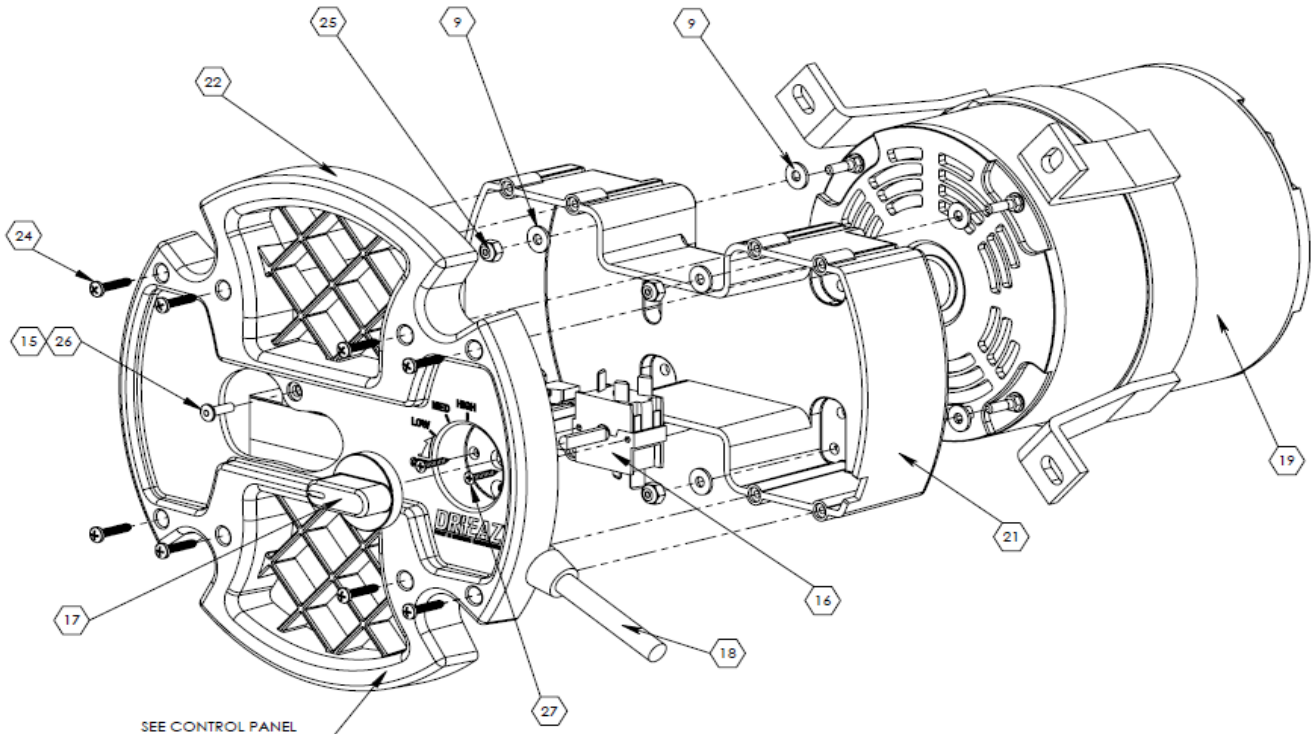

4 TORQUE SPEC FOR ELECTRICAL BOX MOUNTING NUTS: 14-16 INLBS

CONTROL PANEL ASSEMBLY